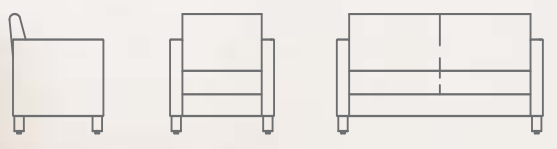

MONRO

ALPHA

ROBI

TOBI

SEDIA

INFINITI

17

18

TABLES MANHATTAN

19

TABLES FLINT

20

A close-up, low-angle photograph of a metallic, oval-shaped fastener or bolt head. The fastener is centered in the upper half of the frame, with three dark lines radiating from it towards the corners, suggesting it's part of a larger structure. The lighting is dramatic, highlighting the metallic texture and the sharp edges of the fastener against a dark, shadowed background.