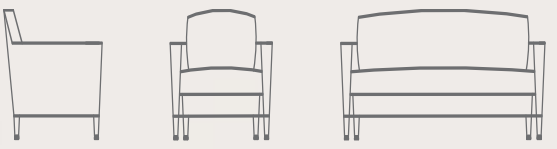

MONRO

ALPHA

ROBI

TOBI

SEDIA

INFINITI

17

18

TABLES MANHATTAN

19

TABLES FLINT

20

A close-up, low-angle photograph of a metallic, oval-shaped fastener or bolt head. The fastener is centered in the upper half of the frame, with three dark lines radiating from it towards the corners, suggesting it's part of a larger structure. The lighting is dramatic, highlighting the metallic texture and the sharp edges of the fastener against a dark, shadowed background.