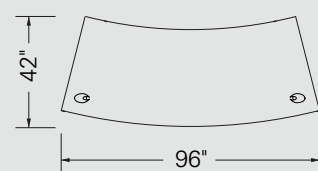

MANHATTAN

Specifications

Casegoods

Laminate	Brown Cherry (BC)
Aluminium doors	Plexiglass Frosted finish (PL)
Modesty	Plexiglass Frosted finish (PL)
Handles	H030 & H031
Grommets	HAPF

Seating # 201

Mesh, black fabric

LAYOUT THREE

MANHATTAN