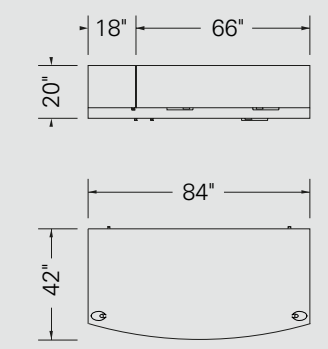

LAYOUT FIVE
MANHATTAN

LAYOUT SIX

MANHATTAN

MANHATTAN

Specifications

Casegoods

Laminate	Smoked Walnut (SW) & Polar White (W)
Base	Arrow, SN finish
Handles	H030
Communication Box	MH1SN

Seating # 1401