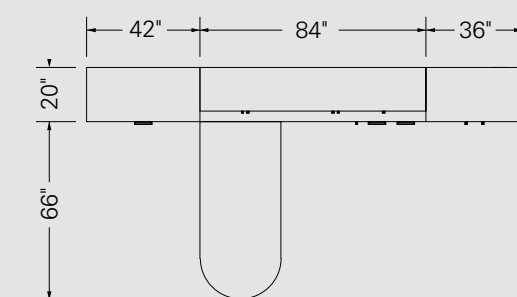

Seating # 6704

Stelli, Garnet Coffee 8009