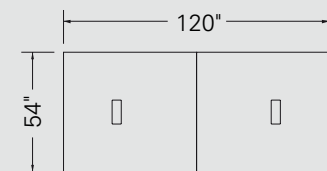

Seating # 1401

Alpha, California Pear # 922