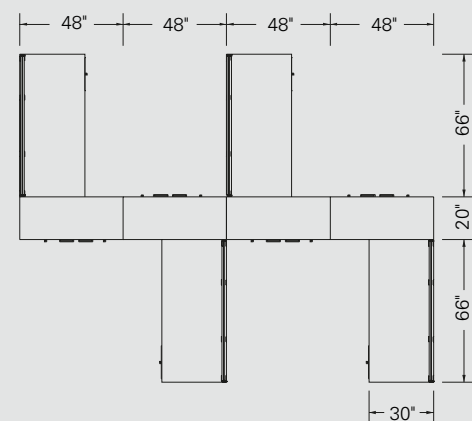

MILLENIUM

Specifications

Casegoods

Laminate	Driftwood (DR) & Misty (MI)
Aluminium doors	Plexiglass Rice paper finish (P1)
Handles	H020 & H021
Grommets	ELPF

Ezzy System

Option	Category: X Plexiglass Rice paper finish (P1)

Seating # 1404

Alpha, Brisa Shiitake 303-3022