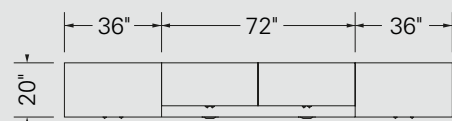

MANHATTAN

Specifications

Casegoods

Laminate	Brown Cherry (BC)
Aluminium doors	Plexiglass Frosted finish (PL)
Modesty	Plexiglass Frosted finish (PL)
Handles	H030 & H031
Grommets	HAPF

Seating # 201

Mesh, black fabric

LAYOUT THREE

MANHATTAN