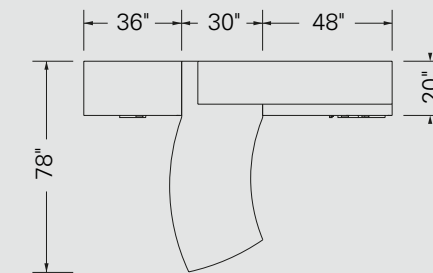

Seating # 1404

Alpha, Brisa Quill 335-3939

MILLENIUM

Specifications

Casegoods

Laminate	Natural Wenge (NW) & Polar White (W)
Handles	H024 & H025
Grommets	HAPF

Seating # 1404

Alpha, Brisa Coffee Bean 303-3023