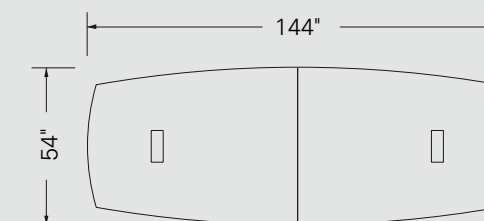

MILLENIUM

Specifications

Casegoods

Laminate	Driftwood (DR) & HPL Brushed Aluminium
Base	Rectangular
Handles	H010
Communication Box	MH1SN

Seating # 1401

Alpha, white italian leather

LAYOUT EIGHT

MILLENIUM