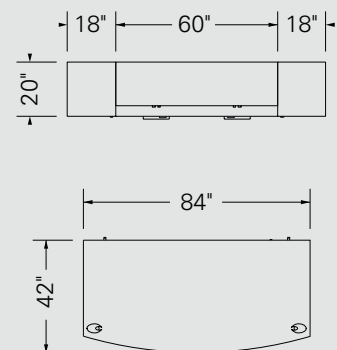

MANHATTAN

Specifications

Casegoods

Laminate	Natural Cherry (NC)
Aluminium doors	Plexiglass Frosted finish (PL)
Handles	H024 & H025
Grommets	HAPF
Wood moulding	MAX

Seating # 1401

Alpha, black italian leather

LAYOUT ONE

MANHATTAN