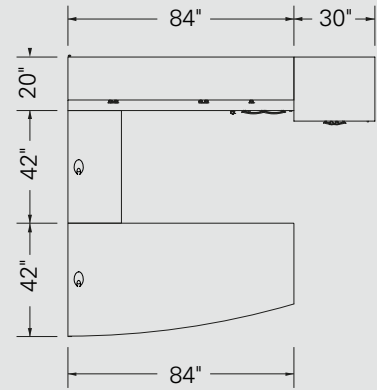

MANHATTAN

Specifications

Casegoods

Laminate	Natural Maple (NM)
Aluminium doors	Plexiglass Frosted finish (PL)
Handles	SXP001 & SXP002
Grommets	HAPF
Leg	OVADSN

Seating #1404

Alpha, Brisa Distressed Lasso 3972