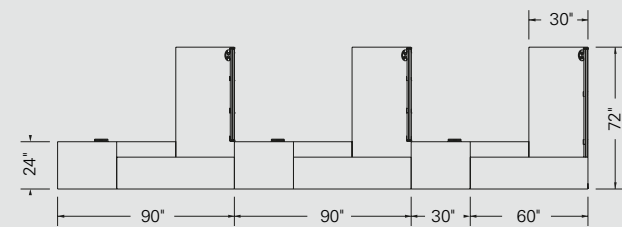

Seating # 1404

Alpha, Brisa Quill 335-3939