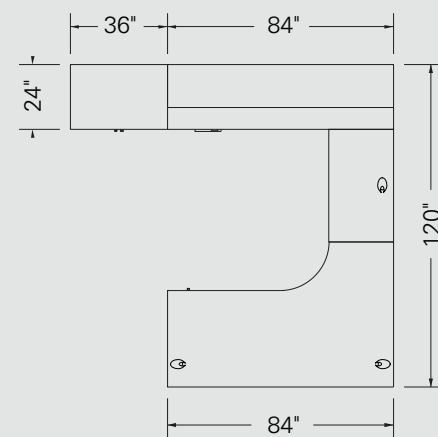

Seating # 1401

Alpha, Brisa Bridle 3976