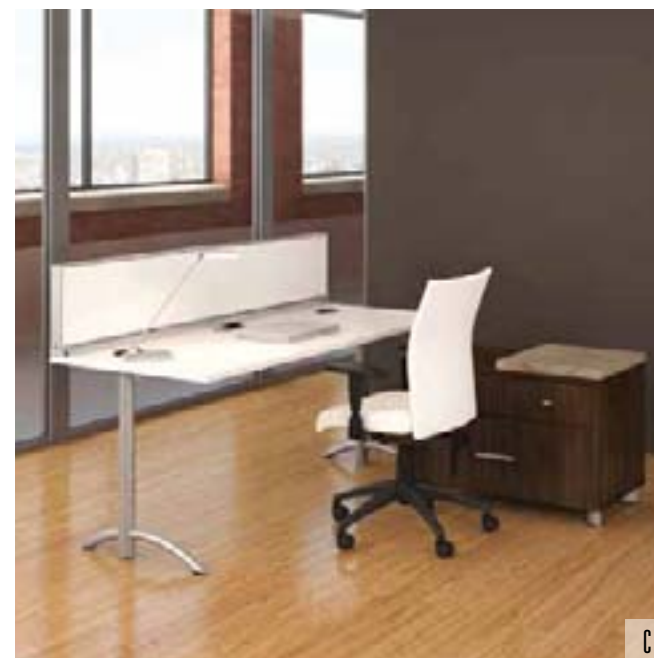

C

ACADEMIC

A

CASEGOOD

Laminate: Vanilla (VA)

Legs: TA24ENSN

SEATING #1404

Alpha, Brisa, Coffee Bean, 303-3023