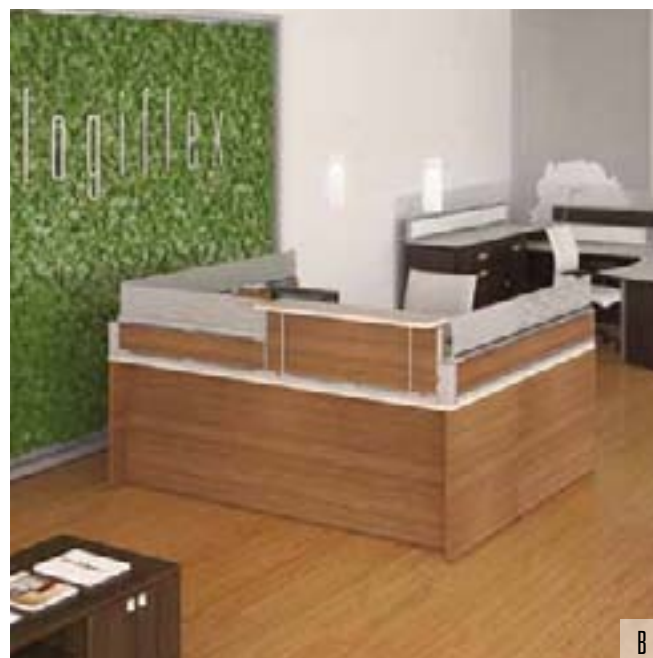

EZZY

A

A

CASEGOOD

Laminate: Smoke Walnut (SW) & Polar White (W)
Handles: H030 & H031
Option: MPORTSN communication box

EZZY SYSTEM

Category: H
Slatwall panels: Finish White
Laminate panels: Polar White (W)
Option: Plexiglass, Frosted finish (P1)

SEATING #1401

Alpha, Brisa White 5747

B

CASEGOOD

Laminate: Caramel (CA) & Coral (CR)

EZZY SYSTEM

Category: A & G
Laminated panels: Caramel (CA)
Option: Plexiglass, Wave finish
Option: Rectangular transaction surface,
Coral finish (CR)

SEATING #1401

Alpha, Brisa White 5747

C

CASEGOOD

Laminate: Polar White (W) & Brown Cherry (BC)
Fabric: Everlasting, Ribbon 9006 Platinum

EZZY SYSTEM

Category: I
Tackboard fabric: Canevas Snow CA601

B

C