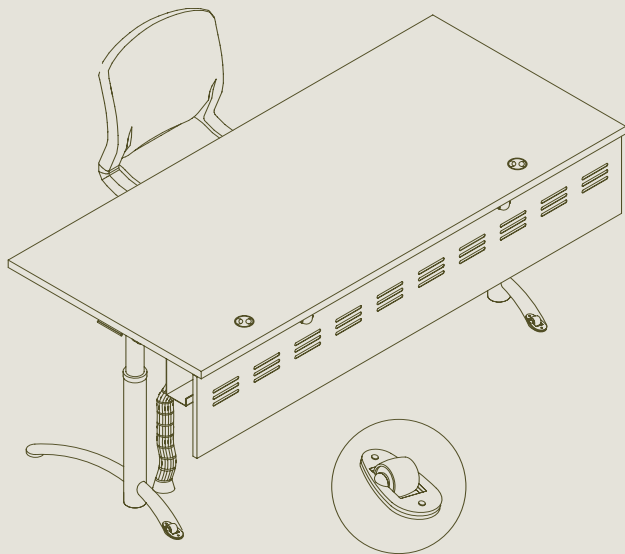

## Training Furniture by Logiflex

The Academic is a specific collection of furniture pieces designed by Logiflex to respond to the growing demand of today's various needs for flexible and multifunctional training accommodations. From the individual unit to the large institutional halls the Academic series meet your specifications. The series proposes various leg set ups, electrical possibilities and a wide choice of modesty panels and surfaces that could be combined together to adequately answer your needs. Making it easier to create the right setting with all colors from Logiflex's color chart to choose from.

AC-1A

AC-1B

AC-1C

**AC-1** Modestie inclinable / *Open Modesty*

**AC-1A**  
 Panneau de modestie en mélamine.  
 Piétements fixes avec patins  
 niveleurs.

*Laminated panel modesty.  
 Fixed legs with levelors.*