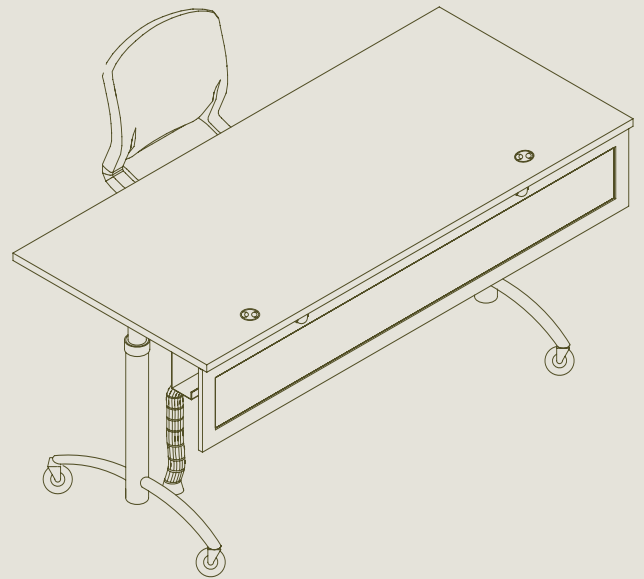

## Training Furniture by Logiflex

The Academic is a specific collection of furniture pieces designed by Logiflex to respond to the growing demand of today's various needs for flexible and multifunctional training accommodations. From the individual unit to the large institutional halls the Academic series meet your specifications. The series proposes various leg set ups, electrical possibilities and a wide choice of modesty panels and surfaces that could be combined together to adequately answer your needs. Making it easier to create the right setting with all colors from Logiflex's color chart to choose from.

AC-1A

AC-1B

AC-1C

**AC-1** Modestie inclinable / *Open Modesty*

**AC-1A**  
 Panneau de modestie en mélamine.  
 Piétements fixes avec patins  
 niveleurs.

*Laminated panel modesty.  
 Fixed legs with levelors.*

**AC-1B**  
 Panneau de modestie en  
 métal estampé.  
 Piétements ajustables avec  
 roulettes encastrées et patins  
 niveleurs.

*Embossed metal panel modesty.  
 Adjustable legs with recessed  
 wheels and levelors.*